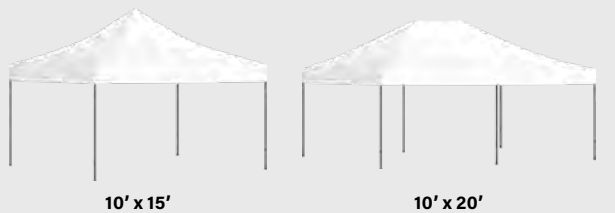

Premium Tent Specs

5 Adjustable Heights

Total Height	Head Clearance
126.75"	70.75"
129.875"	73.875"
133"	77"
136.125"	80.125"
139.25"	83.25"

Contact us for specs on **standard tent** dimensions and height adjustments.

Easy-to-assemble **Canopy Tents** feature professional grade 600 denier polyester tops. Premium anodized aluminum frame with 1.75" hexagon legs shown.

A **10' x 10' Canopy Tent** is shown above. Larger tent sizes are available: